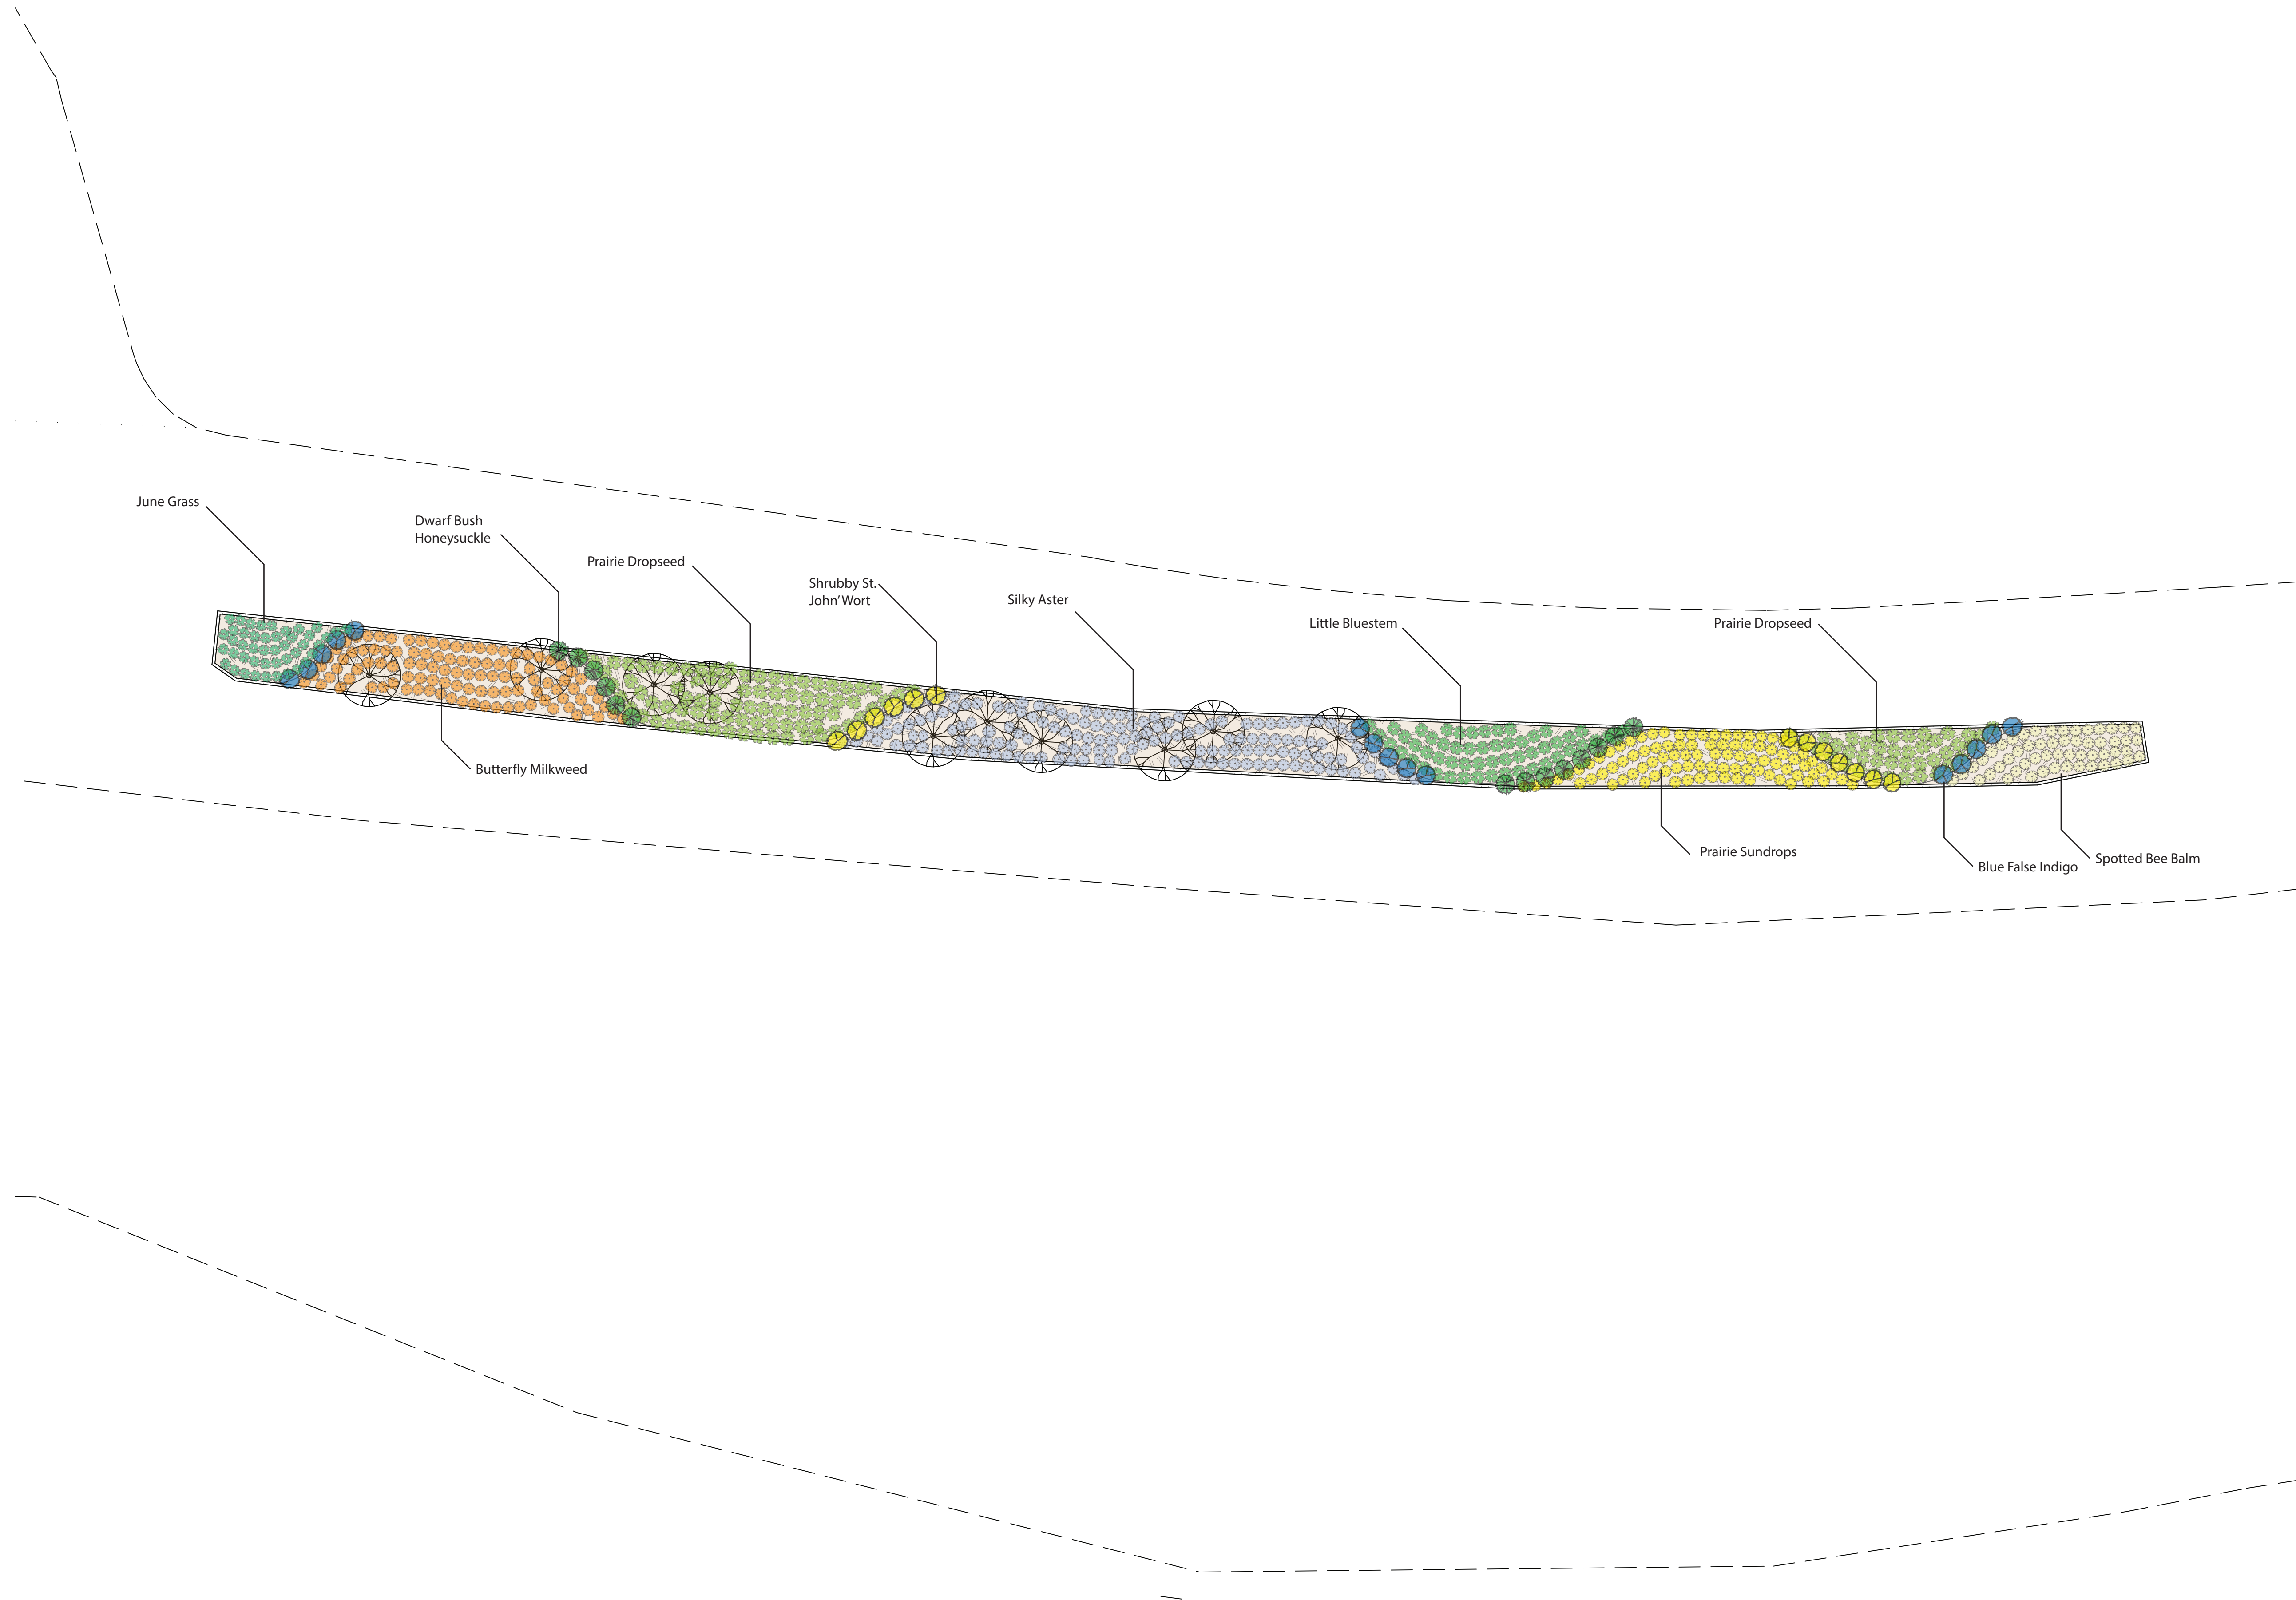

1522 Green Bay St.
La Crosse, WI 54601

(608) 799-2797

couleeregionecoscapescapes@gmail.com

Rose Street Median

Title:
Preliminary Landscape Plan

Revision Date:
07/13/2023

Scale 1:20

Client Name:
Rose St Median

Sheet Number:
A-2