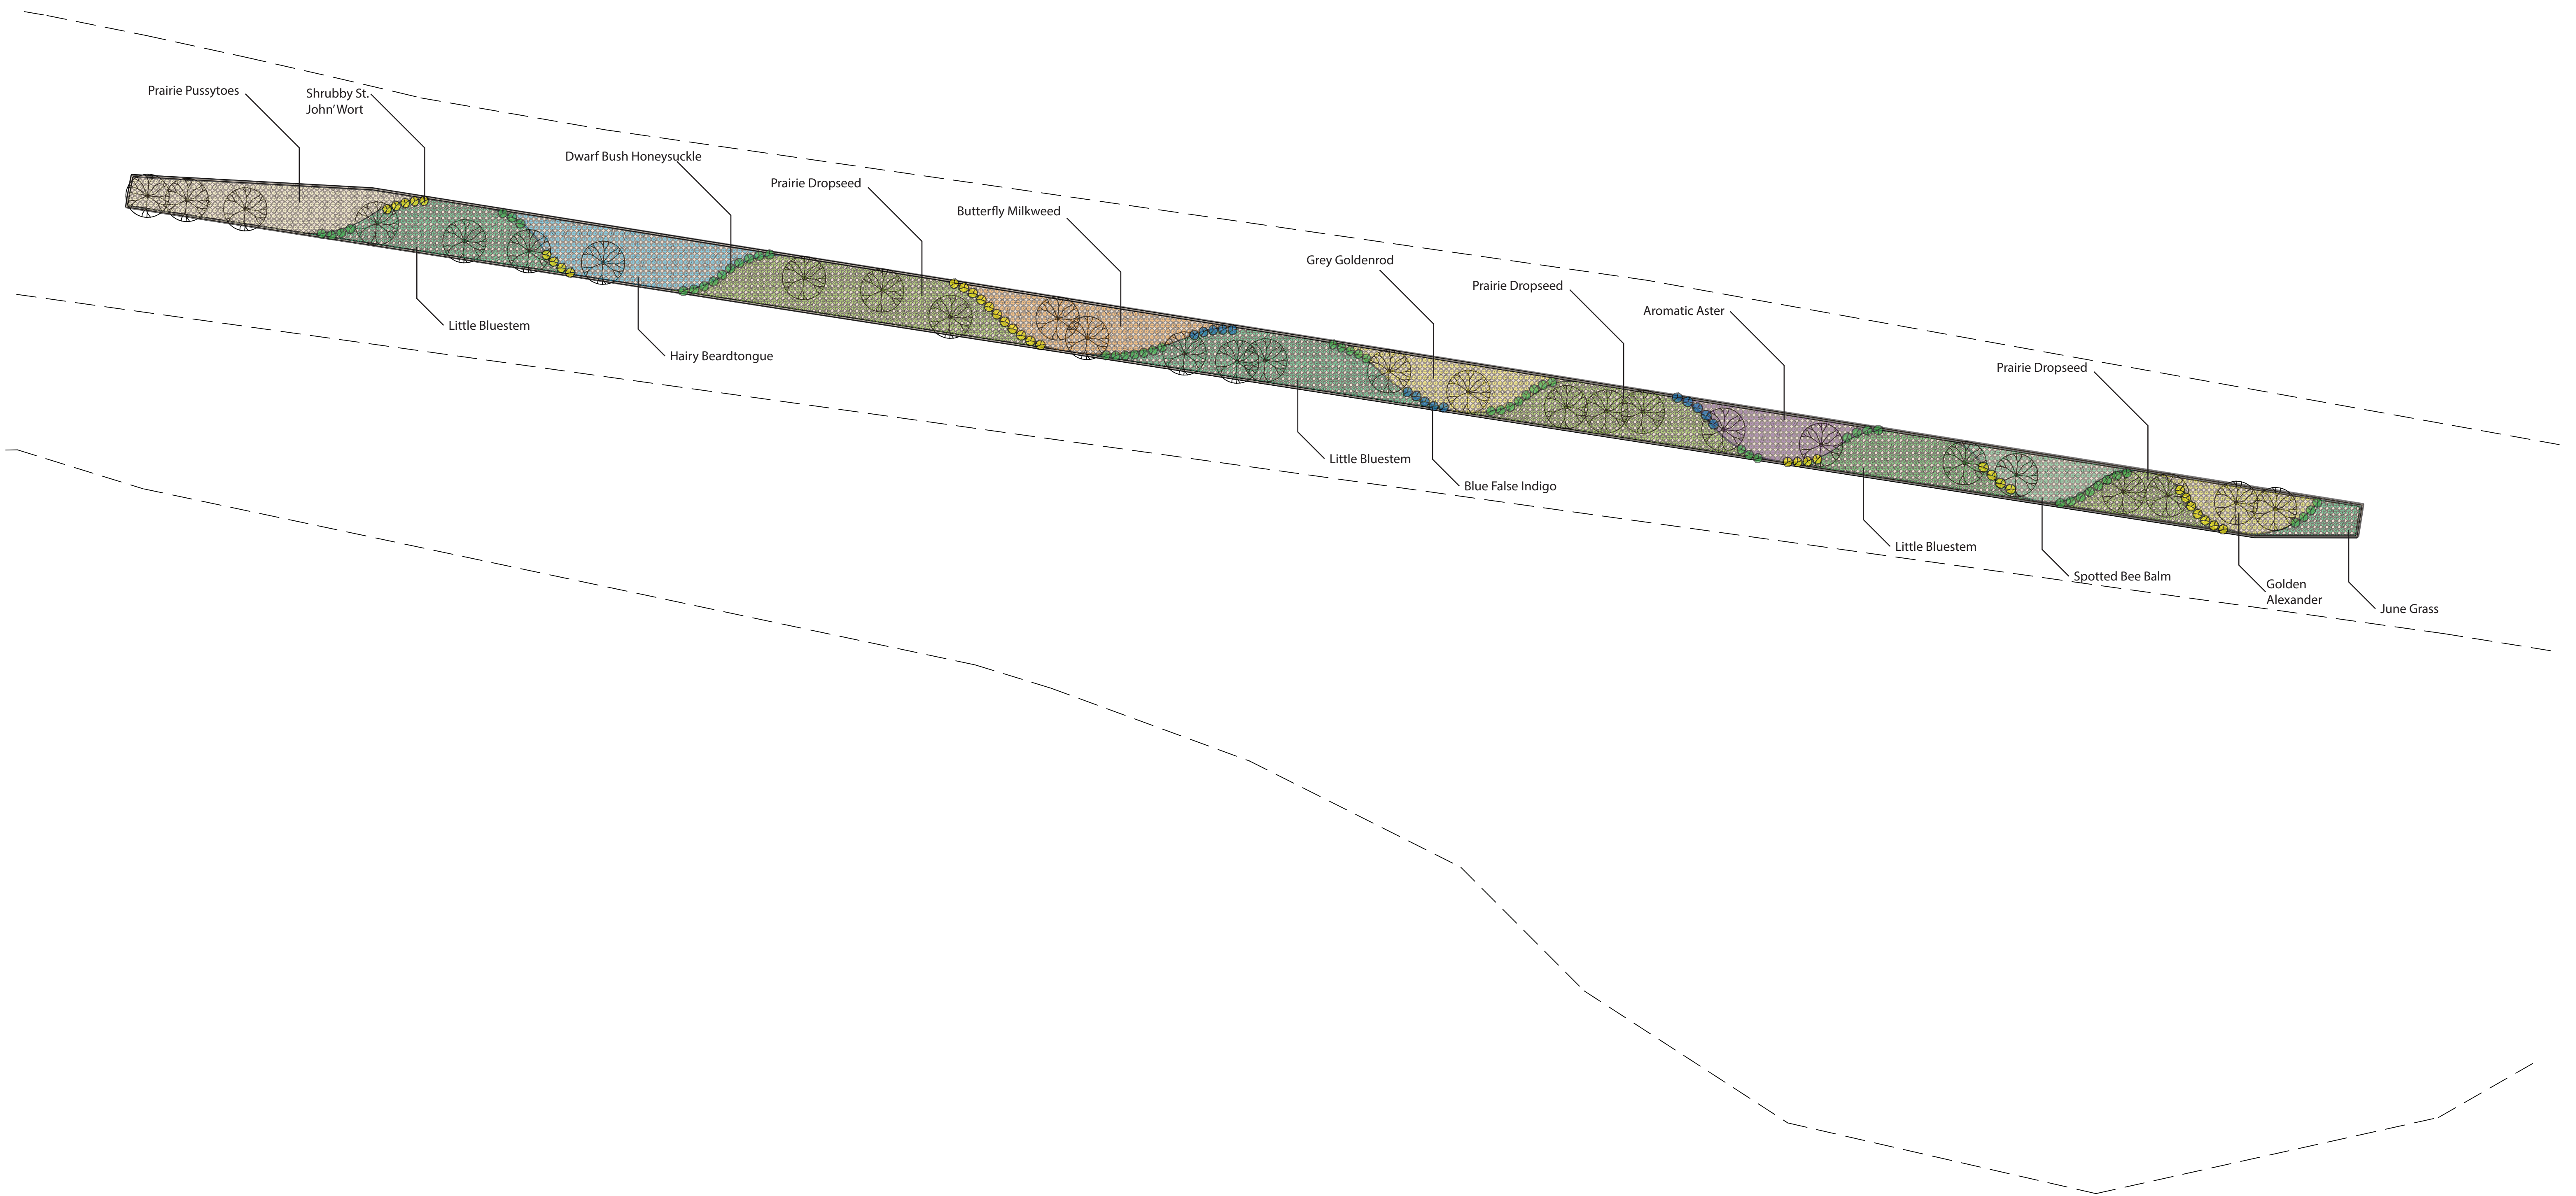

Scale 1:10

Client Name:  
Rose St Median

Client Address:  
Rose St, La Crosse

Sheet Number:  
A-1

1522 Green Bay St.  
La Crosse, WI 54601

(608) 799-2797

couleeregionecoscapescapes@gmail.com

Rose Street Median

Title:  
Preliminary Landscape Plan

Project Location:  
676 MARCOU RD  
ONALASKA, WI 54636

Revision Date:  
07/13/2023

Scale 1:20

Client Name:  
Rose St Median

Client Address:  
676 MARCOU RD ONALASKA, WI 54636

Sheet Number:  
A-2

1522 Green Bay St.  
La Crosse, WI 54601  
(608) 799-2797  
couleeregionescapes@gmail.com

**Rose Street Median**

Title:  
Preliminary Landscape Plan

Project Location:  
676 MARCOU RD  
ONALASKA, WI 54636

### Rose Street Median

Title:  
Preliminary Landscape Plan

Revision Date:  
07/13/2023

Scale: 1:40

Client Name:  
Rose Street Median

Client Address:

Sheet Number:  
A-4